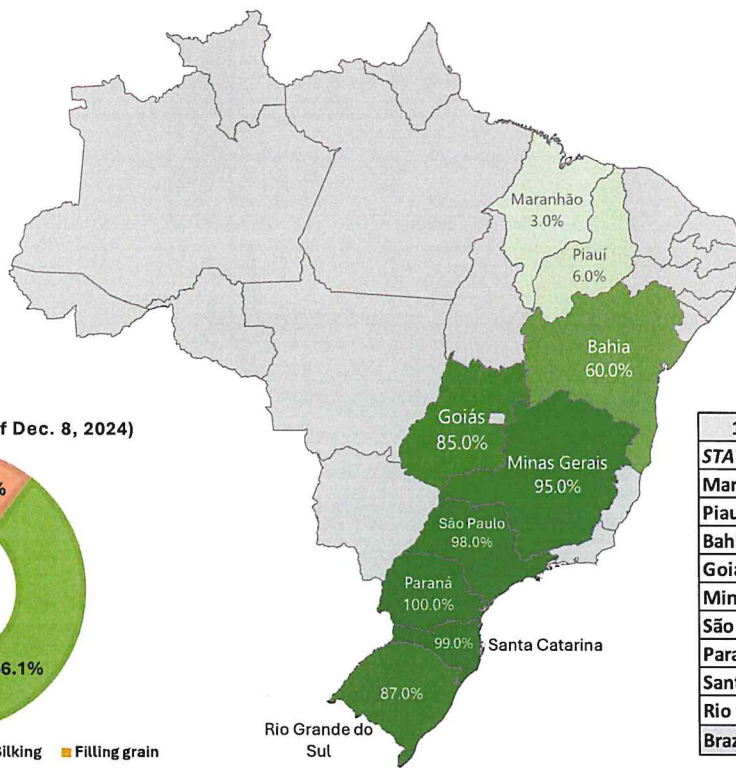

### 1st Corn Planting Progress - Conab (as of December 8, 2024)

8/Dec  
3.0% 100.0%

Brazil (Dec. 8, 2024)	
This week	72.2%
Last week	65.1%
Last year	65.9%

Crop Progress Report (as of Dec. 8, 2024)

1st Corn Planting - as of Dec. 8, 2024			% OF
STATE	This week	Last year	TOTAL
Maranhão	3.0%	5.0%	6.2%
Piauí	6.0%	8.0%	7.3%
Bahia	60.0%	47.0%	6.8%
Goiás	85.0%	61.0%	6.0%
Minas Gerais	95.0%	81.0%	16.6%
São Paulo	98.0%	70.0%	6.7%
Paraná	100.0%	100.0%	10.8%
Santa Catarina	99.0%	100.0%	10.1%
Rio Grande do Sul	87.0%	84.0%	20.7%
<b>Brazil</b>	<b>72.2%</b>	<b>65.9%</b>	

### Soybean Planting Progress - Conab (as of December 8, 2024)

8/Dec  
56.0% 100.0%

Brazil (Dec. 8, 2024)	
This week	94.1%
Last week	90.0%
Last year	89.9%

Soybean Planting, as of Dec. 8, 2024			% OF
STATE	This week	Last year	TOTAL
Tocantins	96.0%	75.0%	3.1%
Maranhão	56.0%	50.0%	3.0%
Piauí	84.0%	68.0%	2.6%
Bahia	95.0%	75.0%	5.1%
Mato Grosso	100.0%	99.3%	26.7%
Mato Grosso do Sul	99.0%	99.0%	7.7%
Goiás	97.0%	93.0%	11.3%
Minas Gerais	100.0%	89.0%	5.3%
São Paulo	100.0%	100.0%	2.5%
Paraná	100.0%	99.0%	12.5%
Santa Catarina	84.1%	90.0%	2.0%
Rio Grande do Sul	80.0%	74.0%	13.3%
<b>Brazil</b>	<b>94.1%</b>	<b>89.9%</b>	