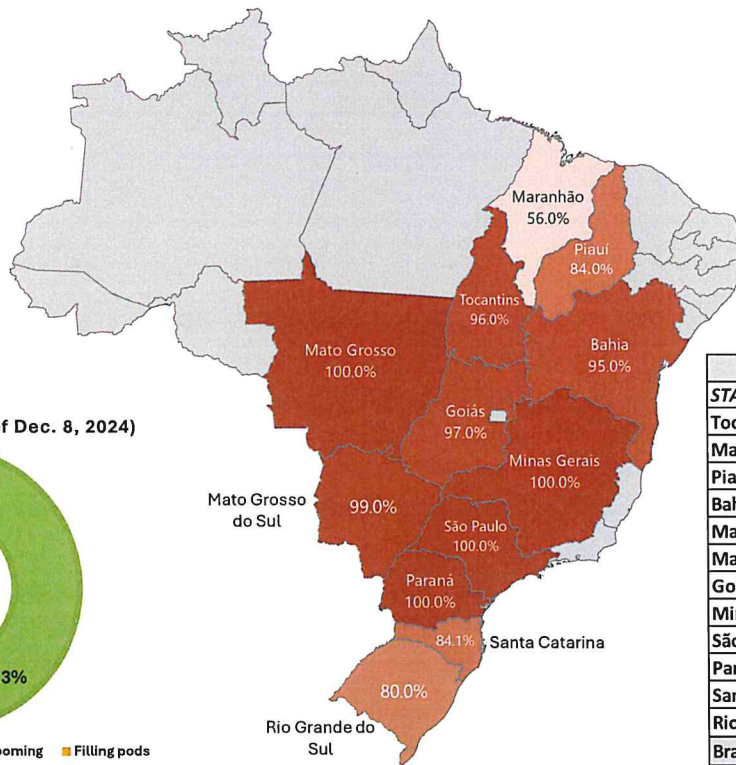

### 1st Corn Planting Progress - Conab (as of December 8, 2024)

8/Dec  
3.0% 100.0%

Brazil (Dec. 8, 2024)	
This week	72.2%
Last week	65.1%
Last year	65.9%

Crop Progress Report (as of Dec. 8, 2024)

1st Corn Planting - as of Dec. 8, 2024			% OF
STATE	This week	Last year	TOTAL
Maranhão	3.0%	5.0%	6.2%
Piauí	6.0%	8.0%	7.3%
Bahia	60.0%	47.0%	6.8%
Goiás	85.0%	61.0%	6.0%
Minas Gerais	95.0%	81.0%	16.6%
São Paulo	98.0%	70.0%	6.7%
Paraná	100.0%	100.0%	10.8%
Santa Catarina	99.0%	100.0%	10.1%
Rio Grande do Sul	87.0%	84.0%	20.7%
<b>Brazil</b>	<b>72.2%</b>	<b>65.9%</b>	

### Soybean Planting Progress - Conab (as of December 8, 2024)

8/Dec  
56.0% 100.0%

Brazil (Dec. 8, 2024)	
This week	94.1%
Last week	90.0%
Last year	89.9%

Soybean Planting, as of Dec. 8, 2024			% OF
STATE	This week	Last year	TOTAL
Tocantins	96.0%	75.0%	3.1%
Maranhão	56.0%	50.0%	3.0%
Piauí	84.0%	68.0%	2.6%
Bahia	95.0%	75.0%	5.1%
Mato Grosso	100.0%	99.3%	26.7%
Mato Grosso do Sul	99.0%	99.0%	7.7%
Goiás	97.0%	93.0%	11.3%
Minas Gerais	100.0%	89.0%	5.3%
São Paulo	100.0%	100.0%	2.5%
Paraná	100.0%	99.0%	12.5%
Santa Catarina	84.1%	90.0%	2.0%
Rio Grande do Sul	80.0%	74.0%	13.3%
<b>Brazil</b>	<b>94.1%</b>	<b>89.9%</b>	