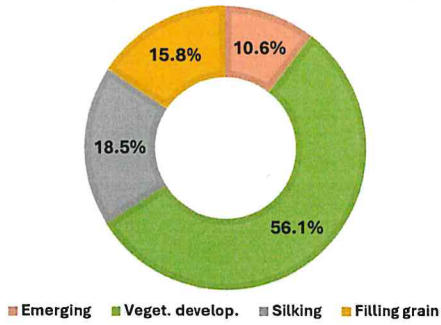

### 1st Corn Planting Progress - Conab (as of December 8, 2024)

8/Dec  
3.0% 100.0%

Brazil (Dec. 8, 2024)	
This week	72.2%
Last week	65.1%
Last year	65.9%

Crop Progress Report (as of Dec. 8, 2024)

1st Corn Planting - as of Dec. 8, 2024			% OF
STATE	This week	Last year	TOTAL
Maranhão	3.0%	5.0%	6.2%
Piauí	6.0%	8.0%	7.3%
Bahia	60.0%	47.0%	6.8%
Goiás	85.0%	61.0%	6.0%
Minas Gerais	95.0%	81.0%	16.6%
São Paulo	98.0%	70.0%	6.7%
Paraná	100.0%	100.0%	10.8%
Santa Catarina	99.0%	100.0%	10.1%
Rio Grande do Sul	87.0%	84.0%	20.7%
<b>Brazil</b>	<b>72.2%</b>	<b>65.9%</b>	

### Soybean Planting Progress - Conab (as of December 8, 2024)

8/Dec  
56.0% 100.0%

Brazil (Dec. 8, 2024)	
This week	94.1%
Last week	90.0%
Last year	89.9%

Soybean Planting, as of Dec. 8, 2024			% OF
STATE	This week	Last year	TOTAL
Tocantins	96.0%	75.0%	3.1%
Maranhão	56.0%	50.0%	3.0%
Piauí	84.0%	68.0%	2.6%
Bahia	95.0%	75.0%	5.1%
Mato Grosso	100.0%	99.3%	26.7%
Mato Grosso do Sul	99.0%	99.0%	7.7%
Goiás	97.0%	93.0%	11.3%
Minas Gerais	100.0%	89.0%	5.3%
São Paulo	100.0%	100.0%	2.5%
Paraná	100.0%	99.0%	12.5%
Santa Catarina	84.1%	90.0%	2.0%
Rio Grande do Sul	80.0%	74.0%	13.3%
<b>Brazil</b>	<b>94.1%</b>	<b>89.9%</b>	