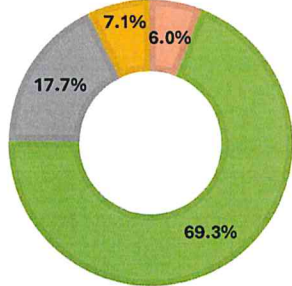

### 1st Corn Planting Progress - Conab (as of December 8, 2024)

8/Dec  
3.0% 100.0%

Brazil (Dec. 8, 2024)	
This week	72.2%
Last week	65.1%
Last year	65.9%

Crop Progress Report (as of Dec. 8, 2024)

1st Corn Planting - as of Dec. 8, 2024			% OF
STATE	This week	Last year	TOTAL
Maranhão	3.0%	5.0%	6.2%
Piauí	6.0%	8.0%	7.3%
Bahia	60.0%	47.0%	6.8%
Goiás	85.0%	61.0%	6.0%
Minas Gerais	95.0%	81.0%	16.6%
São Paulo	98.0%	70.0%	6.7%
Paraná	100.0%	100.0%	10.8%
Santa Catarina	99.0%	100.0%	10.1%
Rio Grande do Sul	87.0%	84.0%	20.7%
<b>Brazil</b>	<b>72.2%</b>	<b>65.9%</b>	

### Soybean Planting Progress - Conab (as of December 8, 2024)

8/Dec  
56.0% 100.0%

Brazil (Dec. 8, 2024)	
This week	94.1%
Last week	90.0%
Last year	89.9%

Soybean Planting, as of Dec. 8, 2024			% OF
STATE	This week	Last year	TOTAL
Tocantins	96.0%	75.0%	3.1%
Maranhão	56.0%	50.0%	3.0%
Piauí	84.0%	68.0%	2.6%
Bahia	95.0%	75.0%	5.1%
Mato Grosso	100.0%	99.3%	26.7%
Mato Grosso do Sul	99.0%	99.0%	7.7%
Goiás	97.0%	93.0%	11.3%
Minas Gerais	100.0%	89.0%	5.3%
São Paulo	100.0%	100.0%	2.5%
Paraná	100.0%	99.0%	12.5%
Santa Catarina	84.1%	90.0%	2.0%
Rio Grande do Sul	80.0%	74.0%	13.3%
<b>Brazil</b>	<b>94.1%</b>	<b>89.9%</b>	

### Crop Progress Report (as of Dec. 8, 2024)

Emerging Veget. develop. Blooming Filling pods

Powered by Bing  
© Microsoft, OpenStreetMap