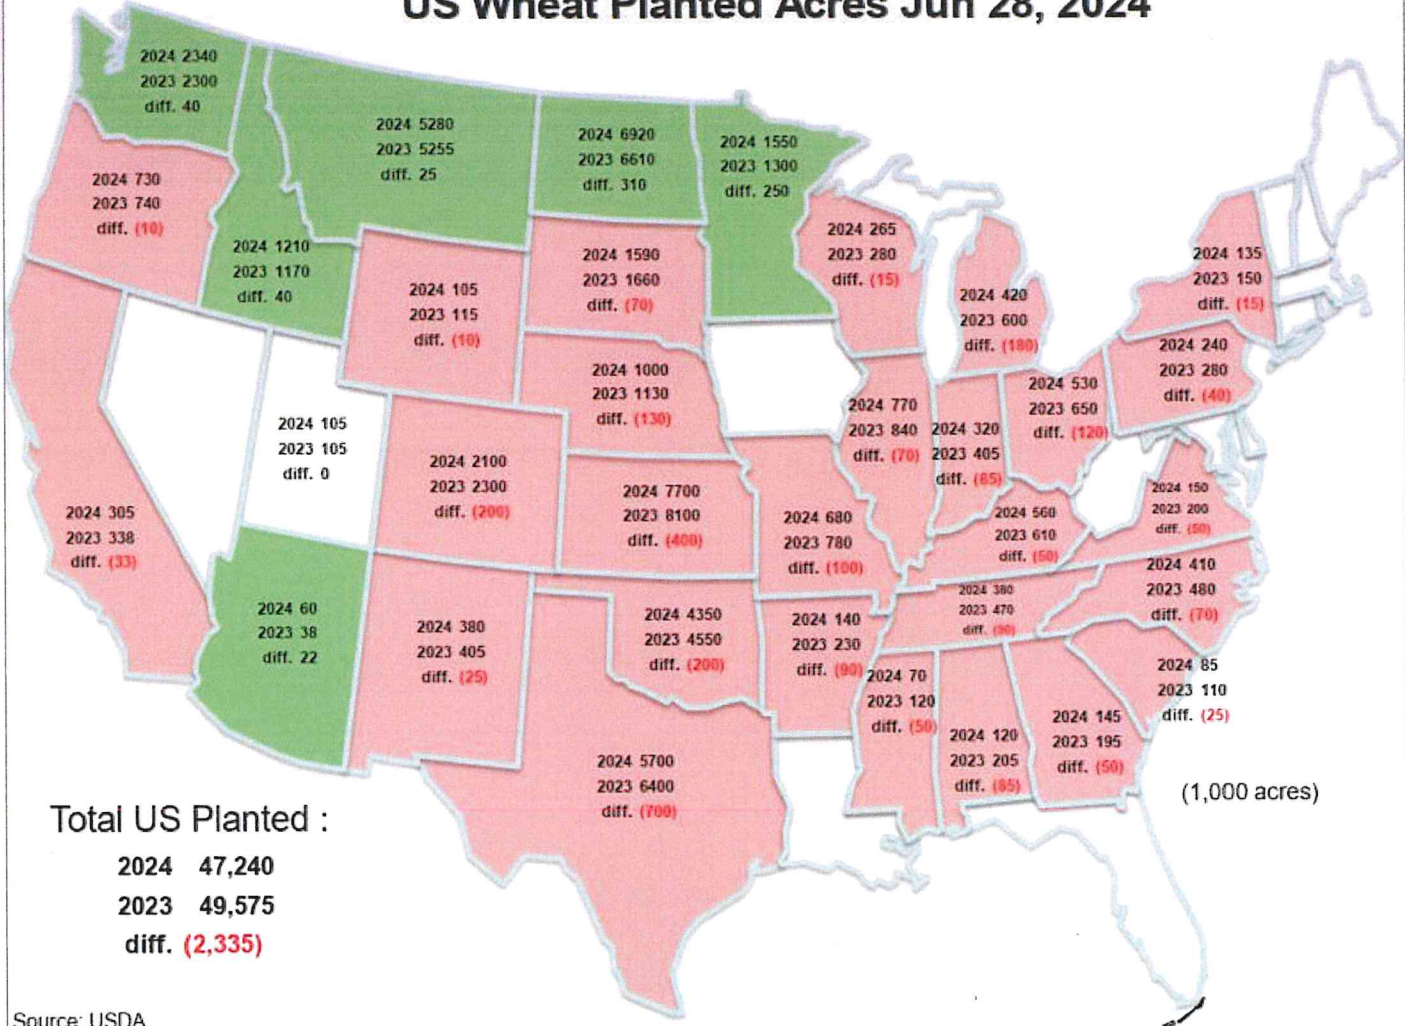

June 2024 Planted and Harvested Acres Maps - change from last year

US Soybean Planted Acres Jun 28, 2024

US Wheat Planted Acres Jun 28, 2024

Total US Planted :
 2024 47,240
 2023 49,575
 diff. (2,335)

(1,000 acres)

Source: USDA