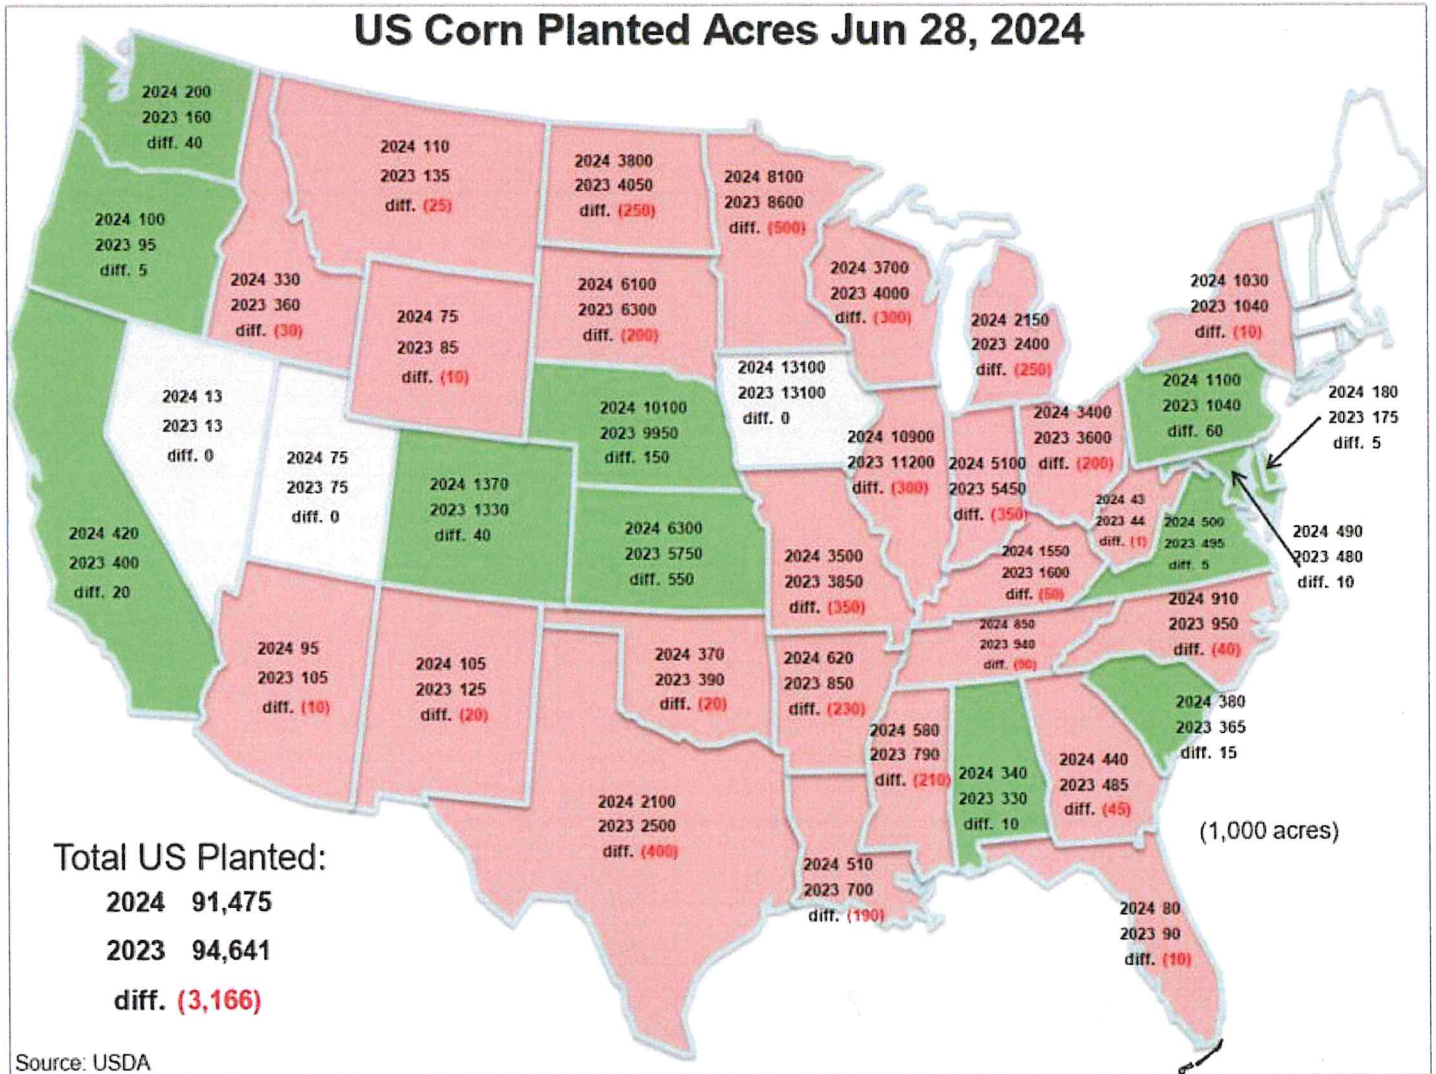

June 2024 Planted and Harvested Acres Maps - change from last year

US Soybean Planted Acres Jun 28, 2024

US Wheat Planted Acres Jun 28, 2024

Total US Planted :
 2024 47,240
 2023 49,575
 diff. (2,335)

(1,000 acres)

Source: USDA