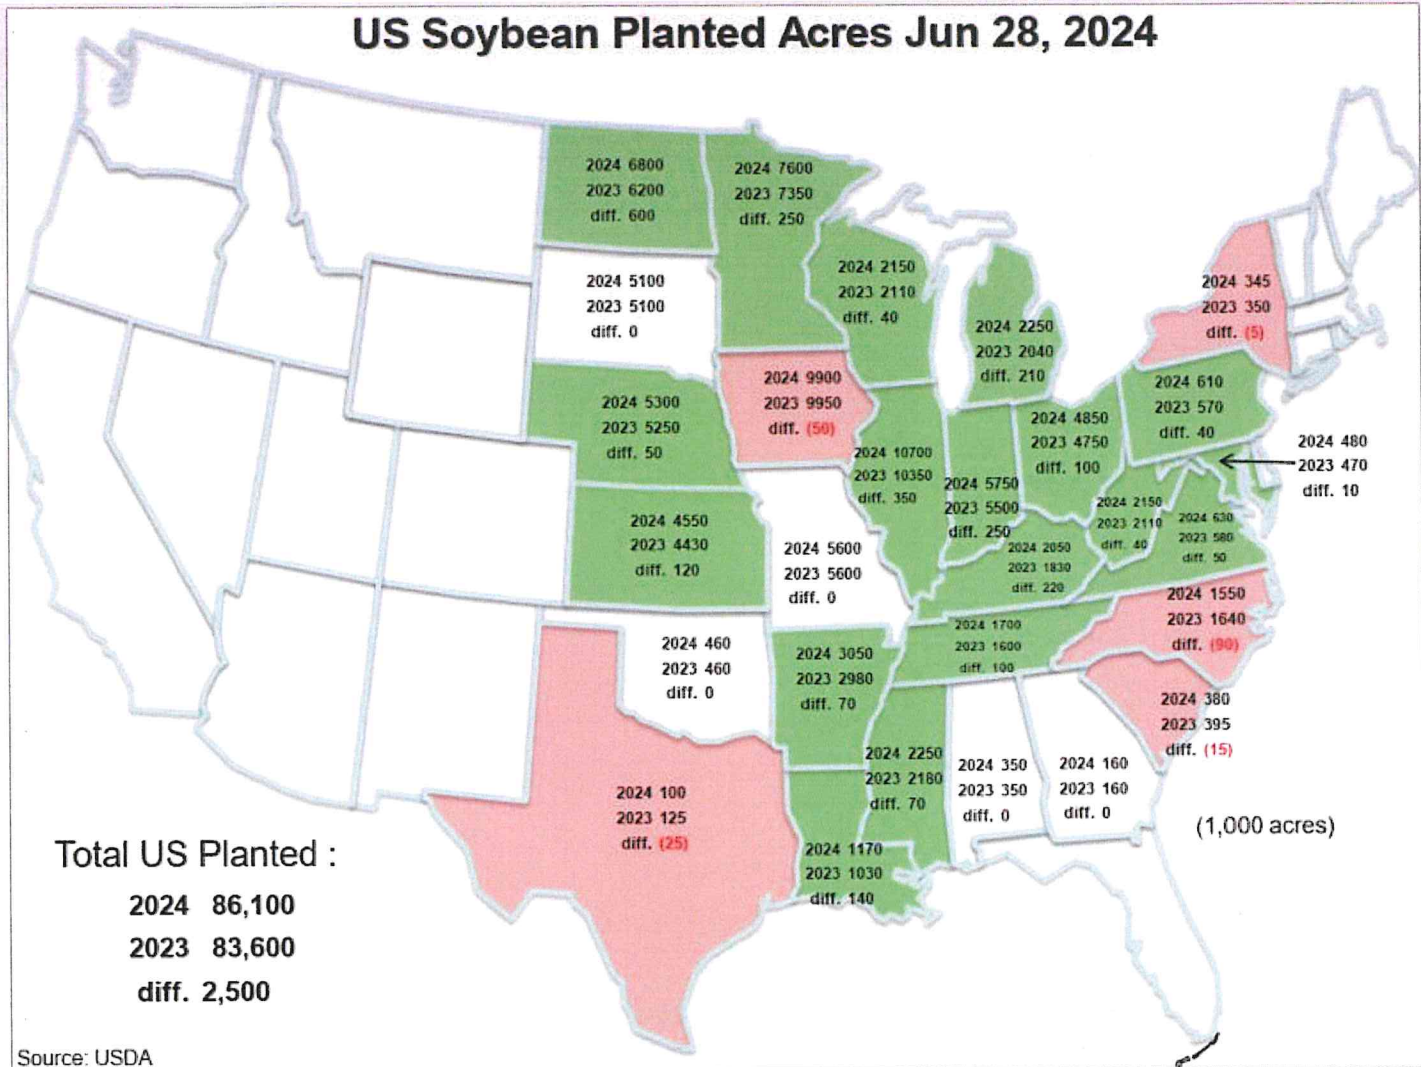

June 2024 Planted and Harvested Acres Maps - change from last year

US Soybean Planted Acres Jun 28, 2024

US Wheat Planted Acres Jun 28, 2024

Total US Planted :
 2024 47,240
 2023 49,575
 diff. (2,335)

(1,000 acres)

Source: USDA