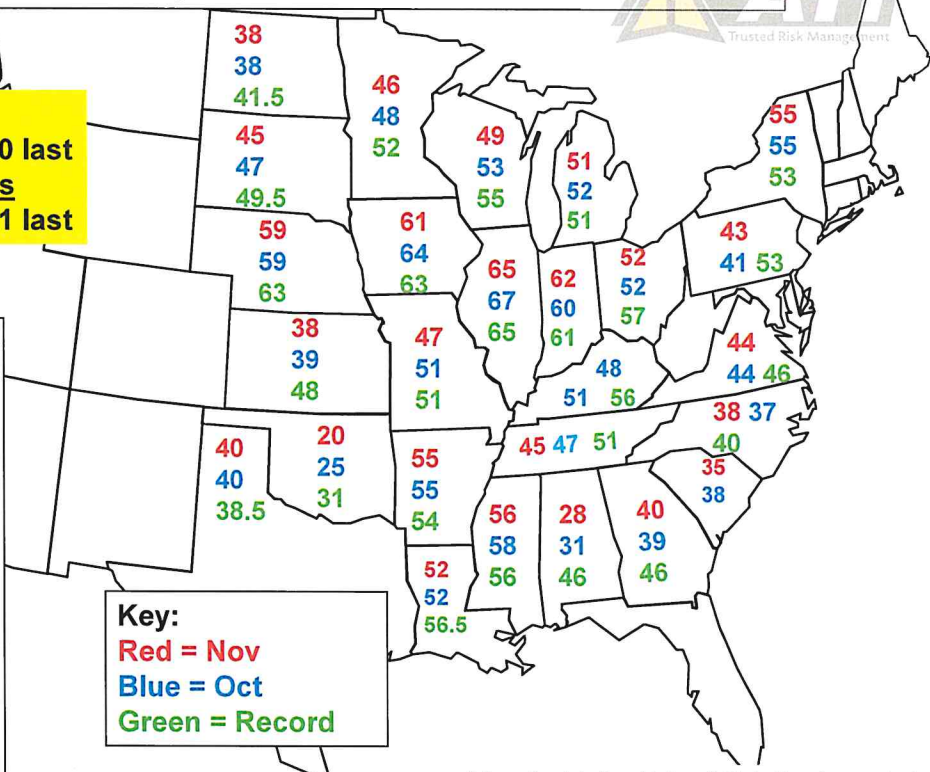

# Nov 24/25 USDA Corn Yield

**Planted Acres**  
90.748 vs. 90.748 last  
**Harvested Acres**  
82.710 vs 82.710 last

Nov 183.1  
Oct 183.8  
Sep 183.6  
Aug 183.1  
July 181.0  
2023 Final 177.3  
2022 Final 173.4  
2021 Final 177.0  
2020 Final 172.0  
2019 Final 167.5  
2018 Final 176.4  
2017 Final 176.6  
National Record: 177.0

**Key:**  
Red = Nov  
Blue = Oct  
Green = Record

Information is believed to be reliable but is not guaranteed.

# Nov 24/25 USDA Bean Yield

**Planted Acres**  
87.100 vs 87.100 last  
**Harvested Acres**  
86.271 vs 86.271 last

Nov 51.7  
Oct 53.1  
Sep 53.2  
Aug 53.2  
July 52.0  
2023 Final 50.6  
2022 Final 49.6  
2021 Final 51.4  
2020 Final 50.2  
2019 Final 47.4  
2018 Final 50.6  
2017 Final 49.3  
Record: 51.9