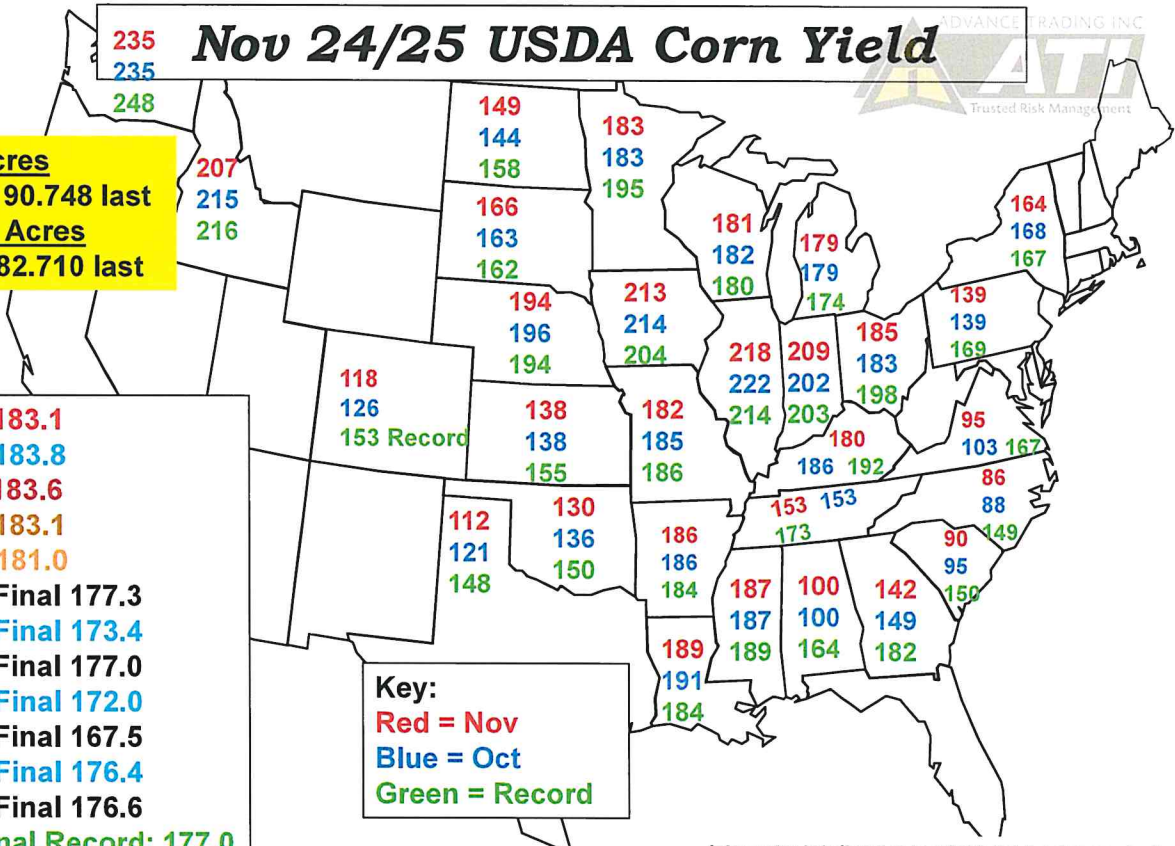

# Nov 24/25 USDA Corn Yield

**Planted Acres**  
90.748 vs. 90.748 last  
**Harvested Acres**  
82.710 vs 82.710 last

Nov 183.1  
Oct 183.8  
Sep 183.6  
Aug 183.1  
July 181.0  
2023 Final 177.3  
2022 Final 173.4  
2021 Final 177.0  
2020 Final 172.0  
2019 Final 167.5  
2018 Final 176.4  
2017 Final 176.6  
National Record: 177.0

**Key:**  
Red = Nov  
Blue = Oct  
Green = Record

Information is believed to be reliable but is not guaranteed.

# Nov 24/25 USDA Bean Yield

**Planted Acres**  
87.100 vs 87.100 last  
**Harvested Acres**  
86.271 vs 86.271 last

Nov 51.7  
Oct 53.1  
Sep 53.2  
Aug 53.2  
July 52.0  
2023 Final 50.6  
2022 Final 49.6  
2021 Final 51.4  
2020 Final 50.2  
2019 Final 47.4  
2018 Final 50.6  
2017 Final 49.3  
Record: 51.9