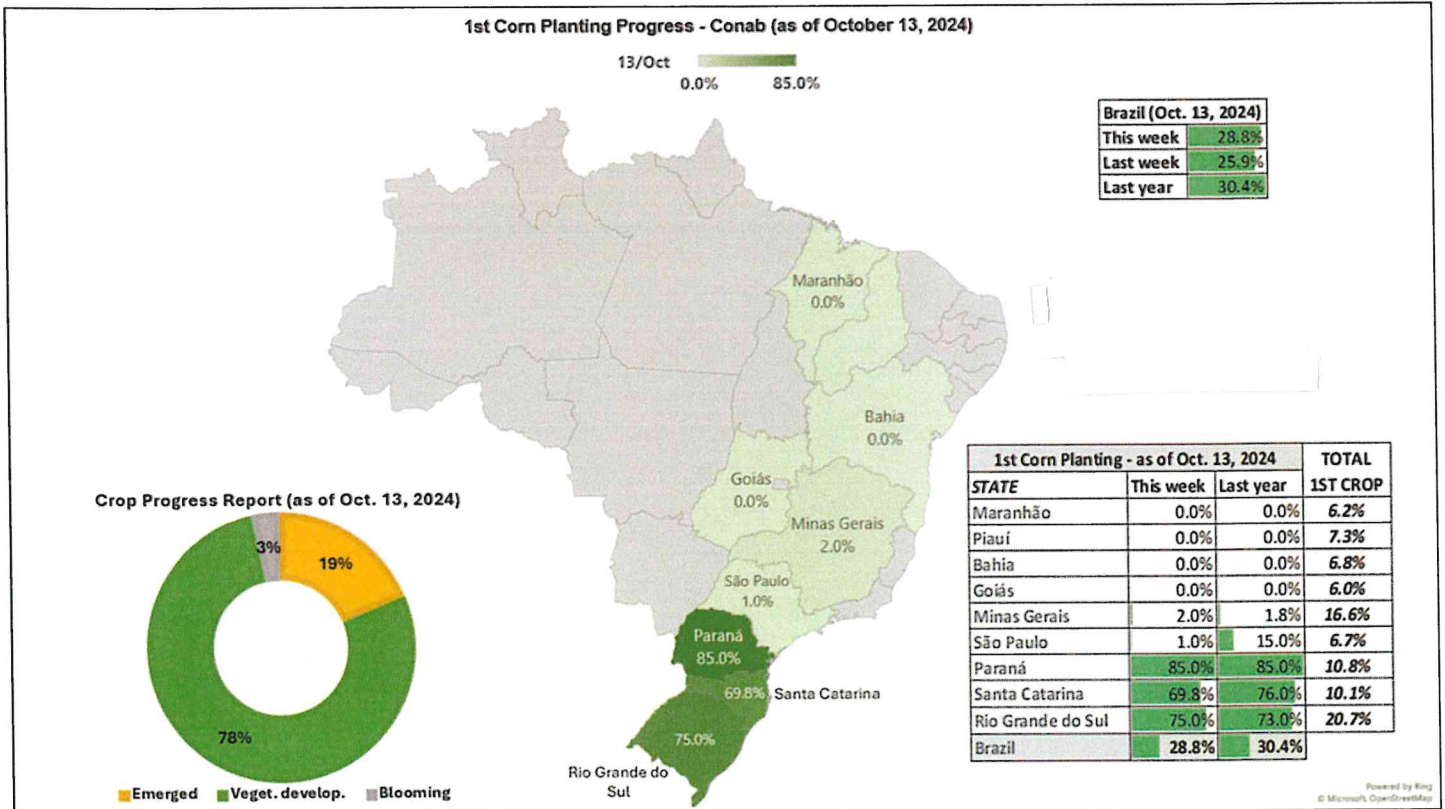

10/13/24 Brazil weekly progress & Dr. Cordonnier comments/SA production table

Date: Tuesday, October 15, 2024 at 05:38 AM EDT

Powered by Bing © Microsoft, OpenStreetMap

Powered by Bing © Microsoft, OpenStreetMap