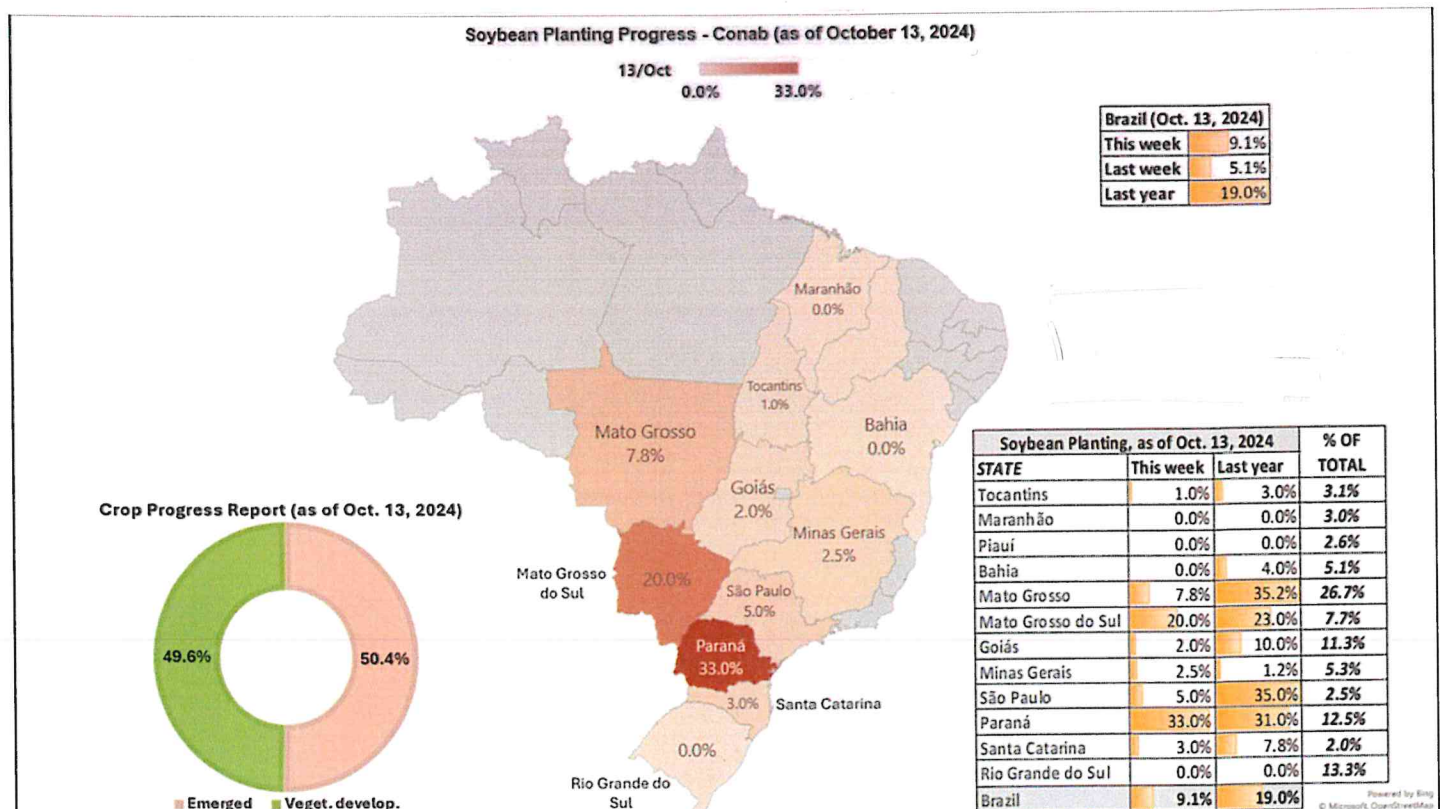

10/13/24 Brazil weekly progress & Dr. Cordonnier comments/SA production table

Date: Tuesday, October 15, 2024 at 05:38 AM EDT

Powered by Bing © Microsoft, OpenStreetMap

Powered by Bing © Microsoft, OpenStreetMap