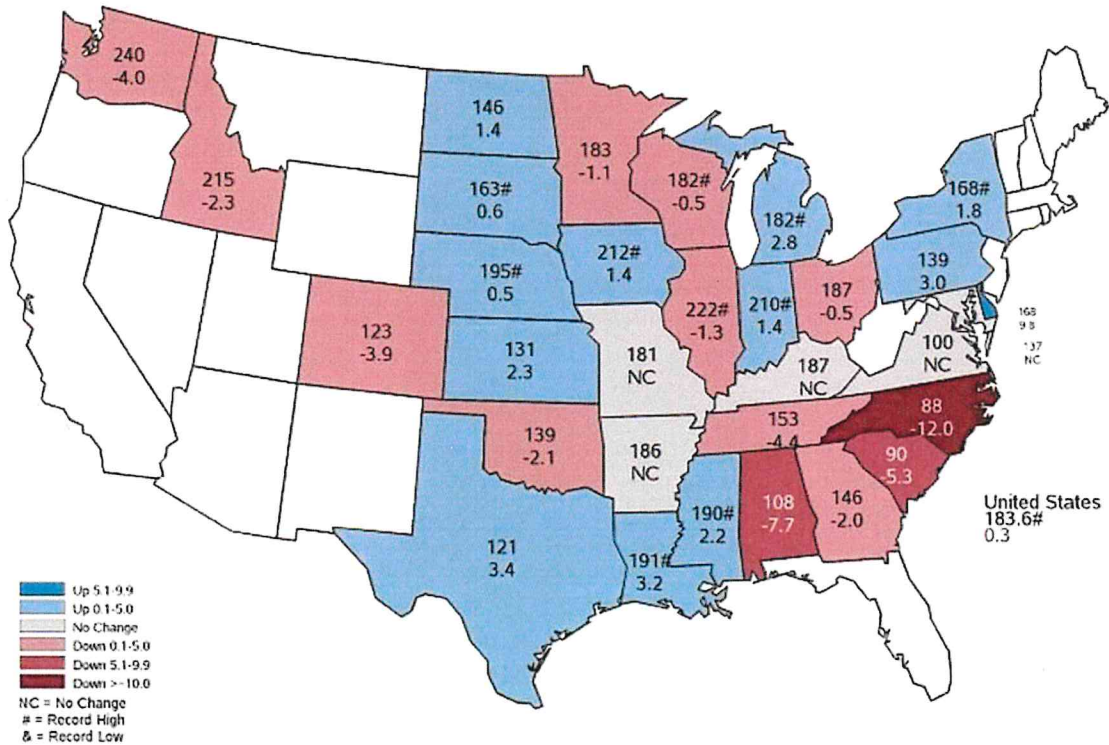

September 2024 Corn Yield

Bushels and Percent Change from Previous Month

United States Department of Agriculture
National Agricultural Statistics Service

September 12, 2024

Sep 24/25 USDA Corn Yield

Planted Acres
90.748 vs. 90.748 last
Harvested Acres
82.710 vs 82.710 last

Sep 183.6
Aug 183.1
July 181.0
2023 Final 177.3
2022 Final 173.4
2021 Final 177.0
2020 Final 172.0
2019 Final 167.5
2018 Final 176.4
2017 Final 176.6
National Record: 177.0

Key:
Red = Sep
Blue = Aug
Green = Record

Sep 53.2
Aug 53.2
July 52.0
2023 Final 50.6
2022 Final 49.6
2021 Final 51.4
2020 Final 50.2
2019 Final 47.4
2018 Final 50.6
2017 Final 49.3
Record: 51.9

Key:
Red = Sep
Blue = Aug
Green = Record

Information is believed to be reliable but is not guaranteed.