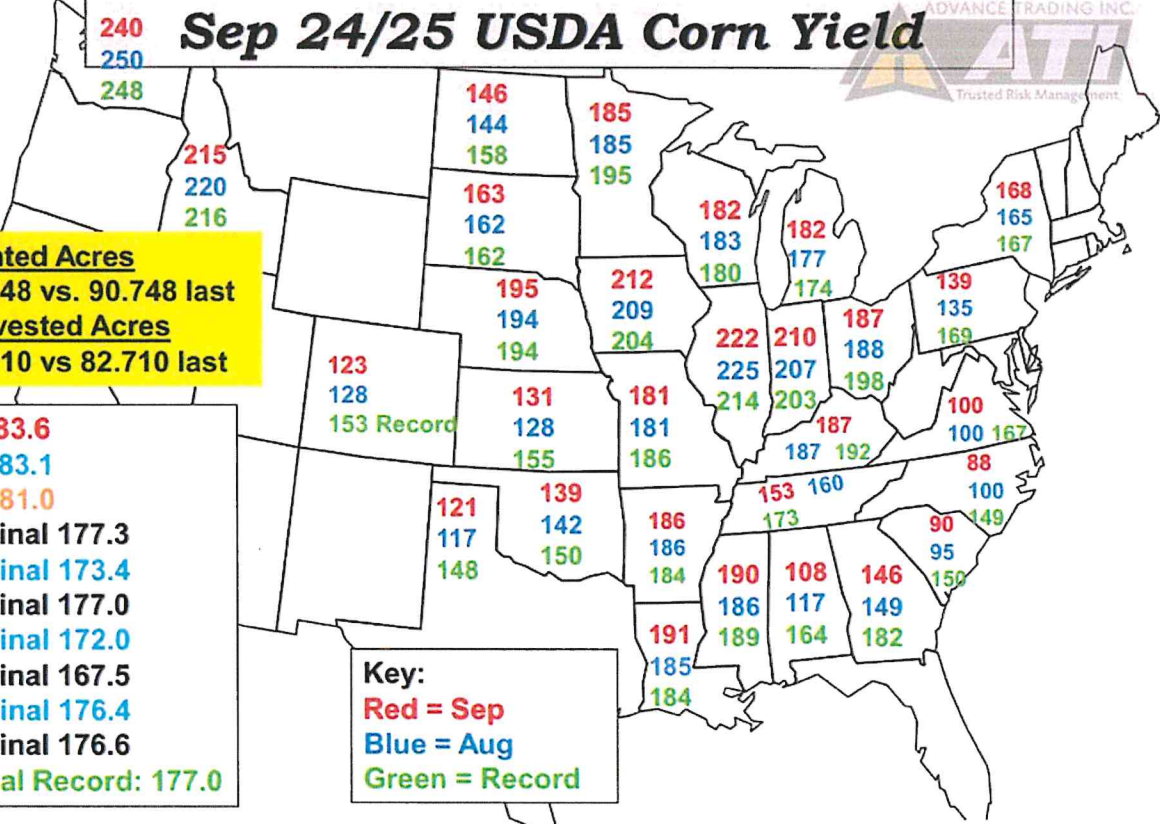

September 2024 Corn Yield

Bushels and Percent Change from Previous Month

United States Department of Agriculture
National Agricultural Statistics Service

September 12, 2024

Sep 24/25 USDA Corn Yield

Planted Acres
90.748 vs. 90.748 last
Harvested Acres
82.710 vs 82.710 last

Sep 183.6
Aug 183.1
July 181.0
2023 Final 177.3
2022 Final 173.4
2021 Final 177.0
2020 Final 172.0
2019 Final 167.5
2018 Final 176.4
2017 Final 176.6
National Record: 177.0

Key:
Red = Sep
Blue = Aug
Green = Record

Sep 53.2
Aug 53.2
July 52.0
2023 Final 50.6
2022 Final 49.6
2021 Final 51.4
2020 Final 50.2
2019 Final 47.4
2018 Final 50.6
2017 Final 49.3
Record: 51.9

Key:
Red = Sep
Blue = Aug
Green = Record

Information is believed to be reliable but is not guaranteed.