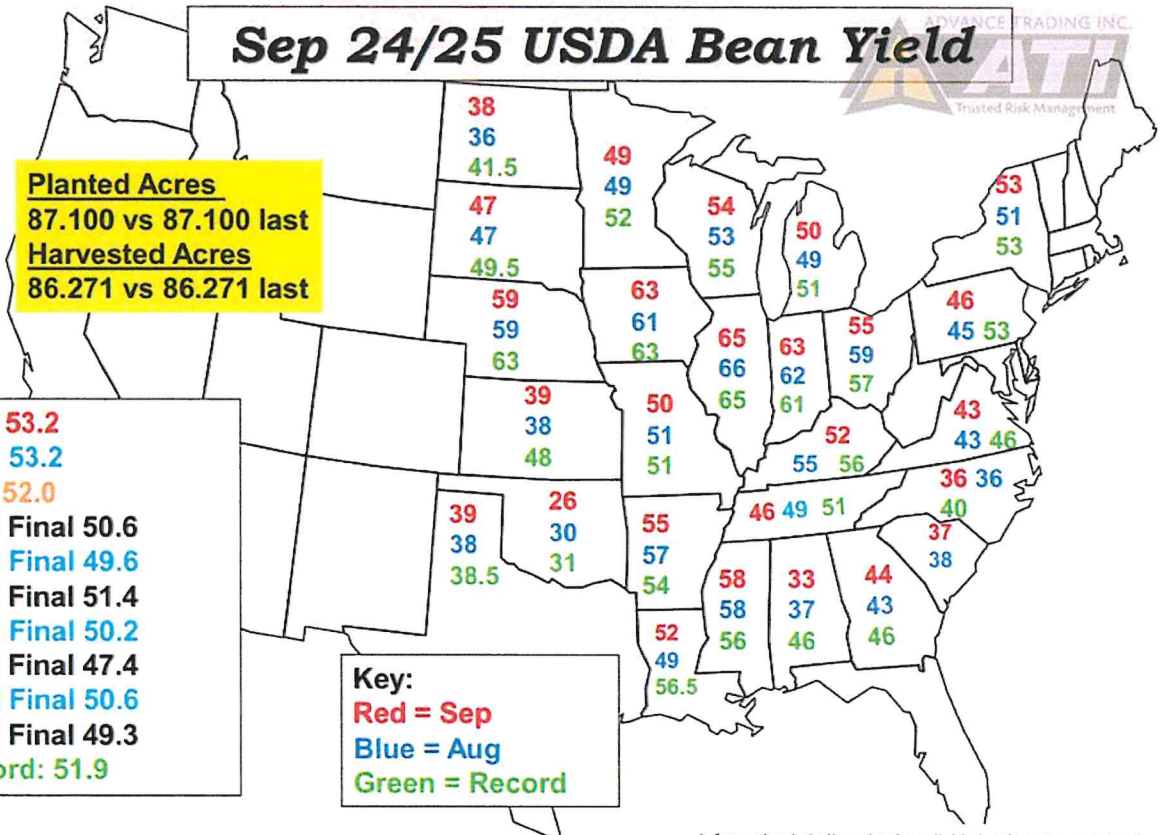

Bushels and Percent Change from Previous Month

United States Department of Agriculture
National Agricultural Statistics Service

September 12, 2024

Sep 24/25 USDA Bean Yield

Planted Acres
87.100 vs 87.100 last
Harvested Acres
86.271 vs 86.271 last

Sep 53.2
Aug 53.2
July 52.0
2023 Final 50.6
2022 Final 49.6
2021 Final 51.4
2020 Final 50.2
2019 Final 47.4
2018 Final 50.6
2017 Final 49.3
Record: 51.9

Key:
Red = Sep
Blue = Aug
Green = Record

Information is believed to be reliable but is not guaranteed.